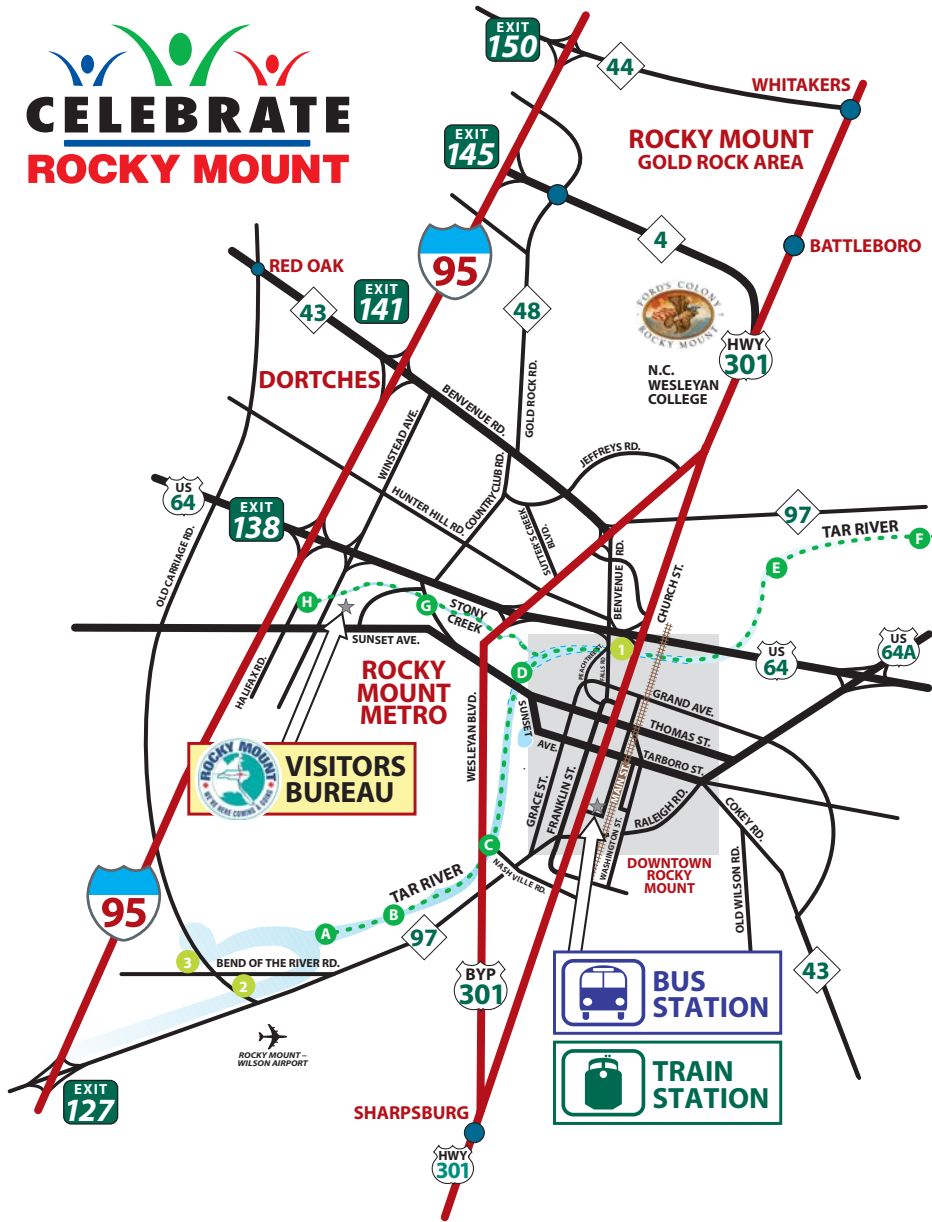

CELEBRATE ROCKY MOUNT

BOAT LANDINGS

01. Battle Park
02. Bend of the River Road / Sapony Creek
03. Old Carriage Rd.

TAR RIVER..... PADDLE TRAIL

- A. Base of Reservoir Dam Launch
- B. Lamon s Ferry Launch
- C. Griffin St. Launch
- D. Sunset Park Existing Boat Launch
- E. Charter Oaks Launch
- F. Hwy 97 Launch
- G. Country Club Rd. Launch
- H. Edgewater Dr. Launch